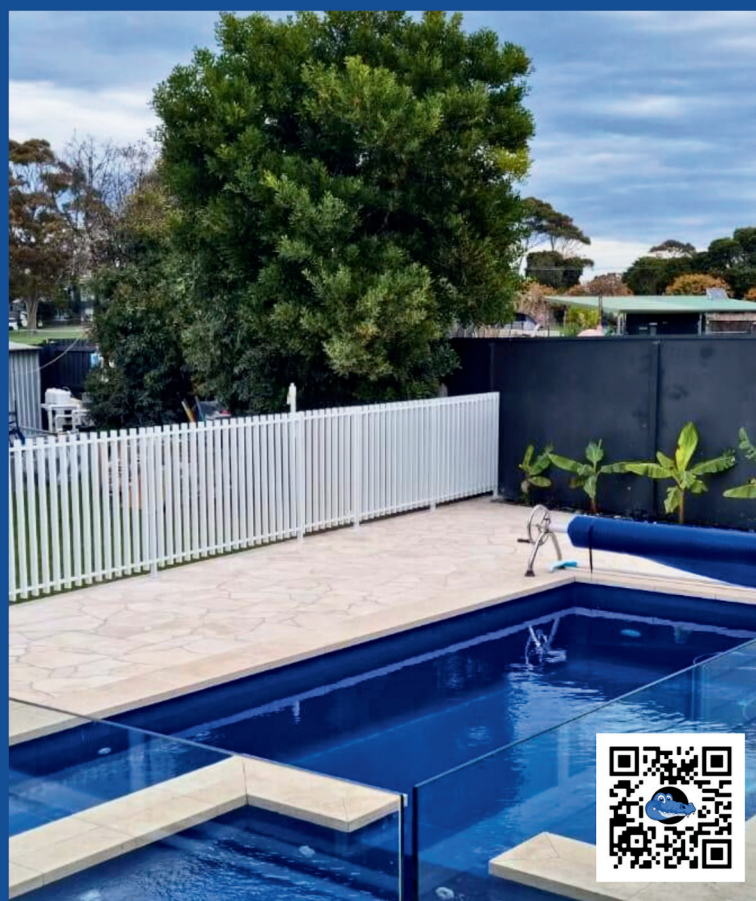

BLUECROC

POOL FENCING RANGE

TUBULAR FENCE

BLACK ●
MONUMENT ●
WHITE ○

GLASS FENCE

BLACK ●
STAINLESS STEEL ●
WHITE ○

BATTEN FENCE

BLACK ●
WHITE ○

FIN FENCE

BLACK ●

Phone: 1300 71 81 92
Address: 31 Progress Street, Mornington, 3931
Email: quotes@bluecrocgroup.com.au
Website: bluecrocmanufacturing.com.au

TUBULAR FENCE

GLASS FENCE

BATTEN FENCE

FIN FENCE